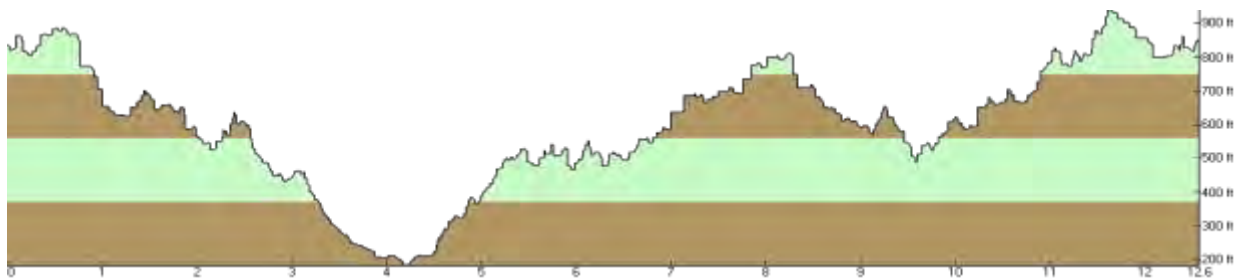

Golden State 50K

10K / ~875' Elevation Gain

Half Marathon / ~1,800' Elevation Gain

35K / ~2,900' Elevation Gain

50K / ~4,100' Elevation Gain