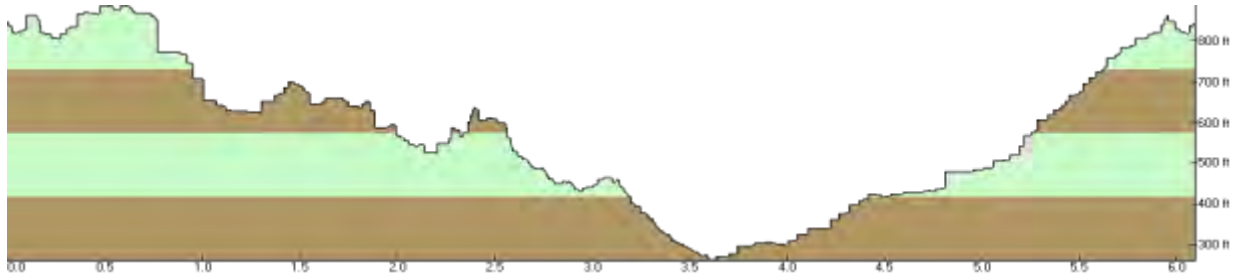

Golden State 50K

10K / ~875' Elevation Gain

Half Marathon / ~1,800' Elevation Gain

35K / ~2,900' Elevation Gain

50K / ~4,100' Elevation Gain