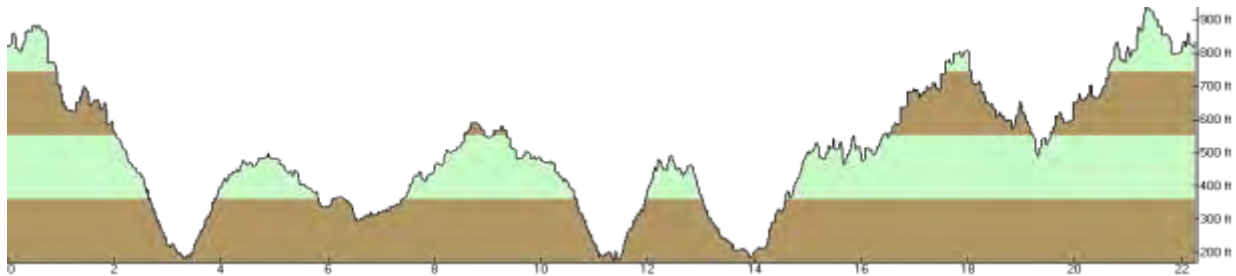

Golden State 50K

10K / ~875' Elevation Gain

Half Marathon / ~1,800' Elevation Gain

35K / ~2,900' Elevation Gain

50K / ~4,100' Elevation Gain