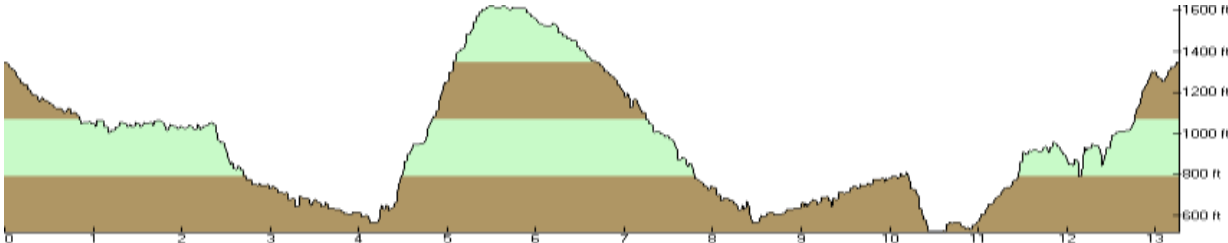

Knickerbocker canyon TRAIL RUN

5K (3.5 Miles) / ~650' Elevation Gain

10K (6.1 Miles) / ~1,100' Elevation Gain

Half Marathon (13.3 Miles) / ~3,000' Elevation Gain

35K (20.8 Miles) / ~4,800' Elevation Gain