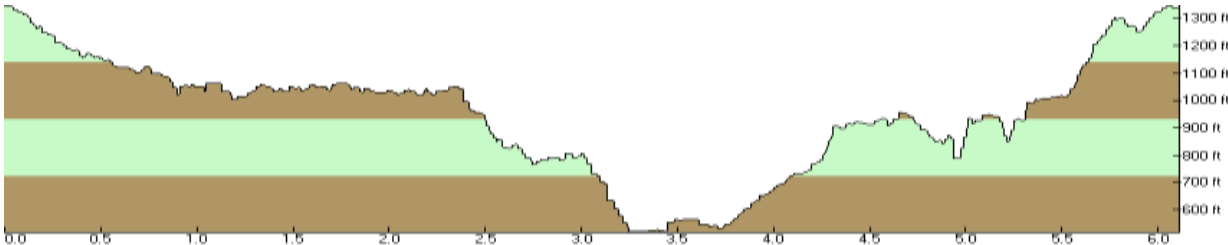

Knickerbocker canyon TRAIL RUN

5K (3.5 Miles) / ~650' Elevation Gain

10K (6.1 Miles) / ~1,100' Elevation Gain

Half Marathon (13.3 Miles) / ~3,000' Elevation Gain

35K (20.8 Miles) / ~4,800' Elevation Gain