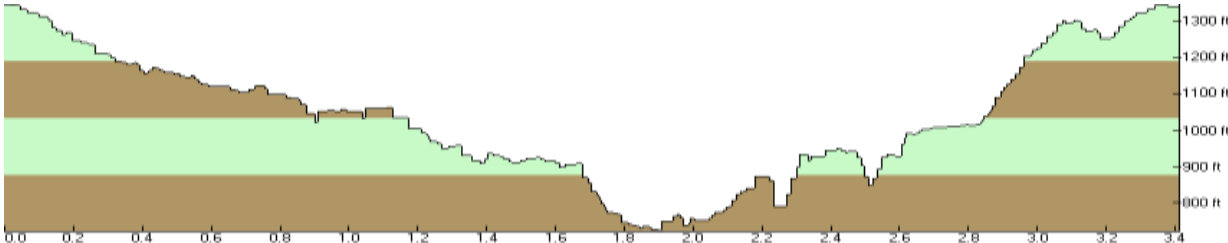

Knickerbocker canyon TRAIL RUN

5K (3.5 Miles) / ~650' Elevation Gain

10K (6.1 Miles) / ~1,100' Elevation Gain

Half Marathon (13.3 Miles) / ~3,000' Elevation Gain

35K (20.8 Miles) / ~4,800' Elevation Gain